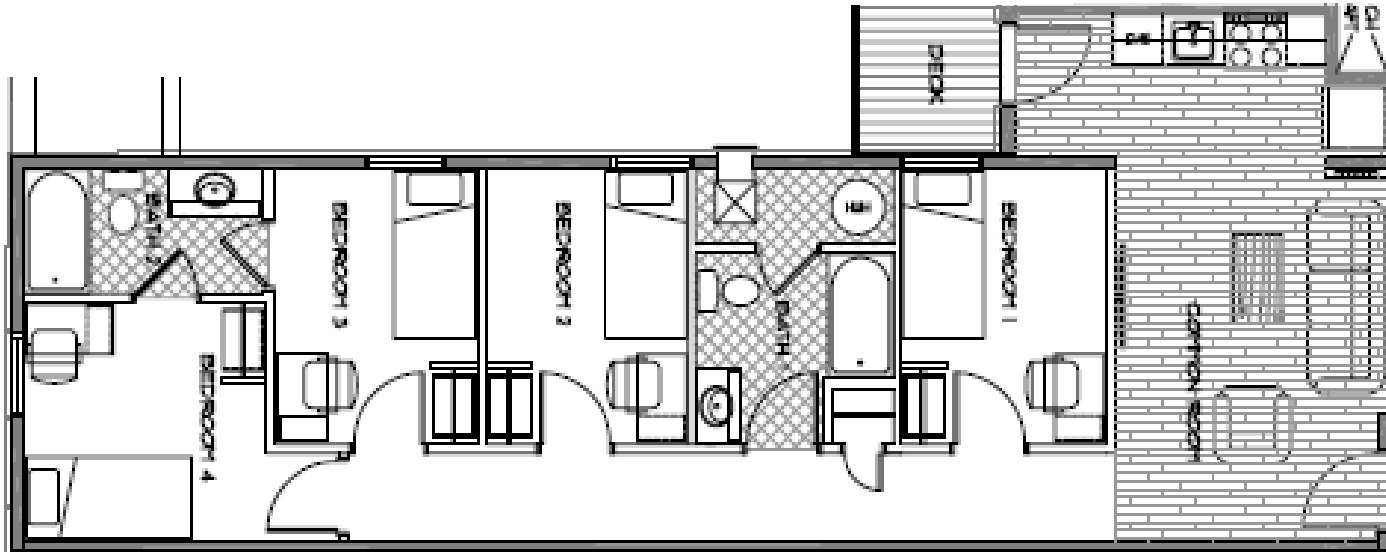

STYLE 1 4 -bed 2-bath with balcony 942 sq/ft

call us or check out our website for current pricing

PRIVATE, SECURE, STEPS TO CAMPUS, ON-SITE SERVICES

No Application or Processing Fees. Private Bedrooms with Individual Door Locks, Furnished with Beds, Dressers, Desks and Chairs. Living Space Furnished with Sofa, Table, Flat Screen TV. Kitchens have Full Size Refrigerator, Garbage Disposal, Dishwasher, Microwave. **Utilities Included*** - Electric, Heat/Air, Basic cable, Internet Access, WIFI. On-Site Management. 24 Hour Front Desk Personnel. Study/Social Lounges. Security Cameras Throughout Building. Located within the Temple Police Patrol Area and on the OWL LOOP. Fitness Center. Limited On-Site Parking Available. Washer/Dryer Facilities. Bicycle Racks. 24/7 ATM Machine in Lobby. **Rent Credits for Referrals.** Commercial Space includes Gourmet Grocery Store/Delicatessen, Yoga Studio, Pizzeria, Barber/Hair Salon, Hookah Lounge.