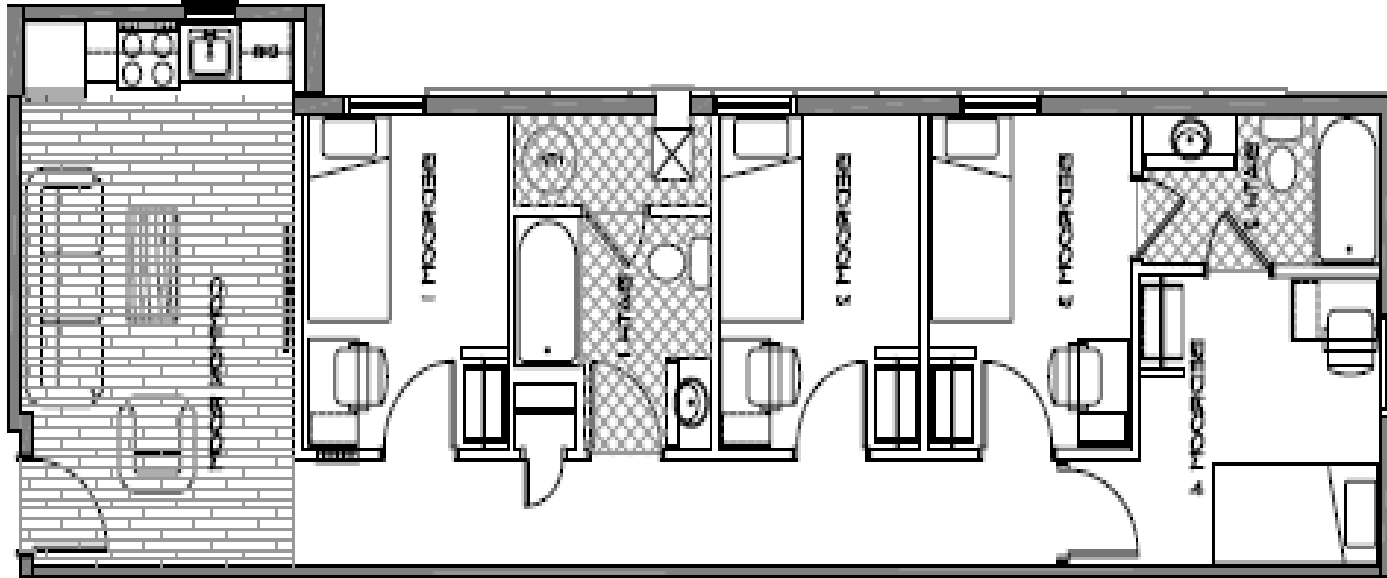

STYLE 2 4 -bedroom 2-bathroom 915 sq/ft *call us or check out our website for current pricing*

PRIVATE, SECURE, STEPS TO CAMPUS, ON-SITE SERVICES

No Application or Processing Fees. End Units with Great Views. Private Bedrooms with Individual Door Locks, Furnished with Beds, Dressers, Desks and Chairs. Living Space Furnished with Sofa, Table, Flat Screen TV. Kitchens have Full Size Refrigerator, Garbage Disposal, Dishwasher, Microwave. **Utilities Included*** - Electric, Heat/Air, Basic cable, Internet Access, WIFI. On-Site Management. 24 Hour Front Desk Personnel. Social/Study Lounges. Security Cameras Throughout Building. Located within the Temple Police Patrol Area and on the OWL LOOP. Fitness Center. Limited On-Site Parking Available. Lounge Areas. Washer/Dryer Facilities. Bicycle Racks. 24/7 ATM Machine in Lobby. **Rent Credits for Referrals.** Commercial Space to include: Grocery Store/Deli, Yoga Studio, Pizzeria, Barber/Hair Salon, Hookah Lounge