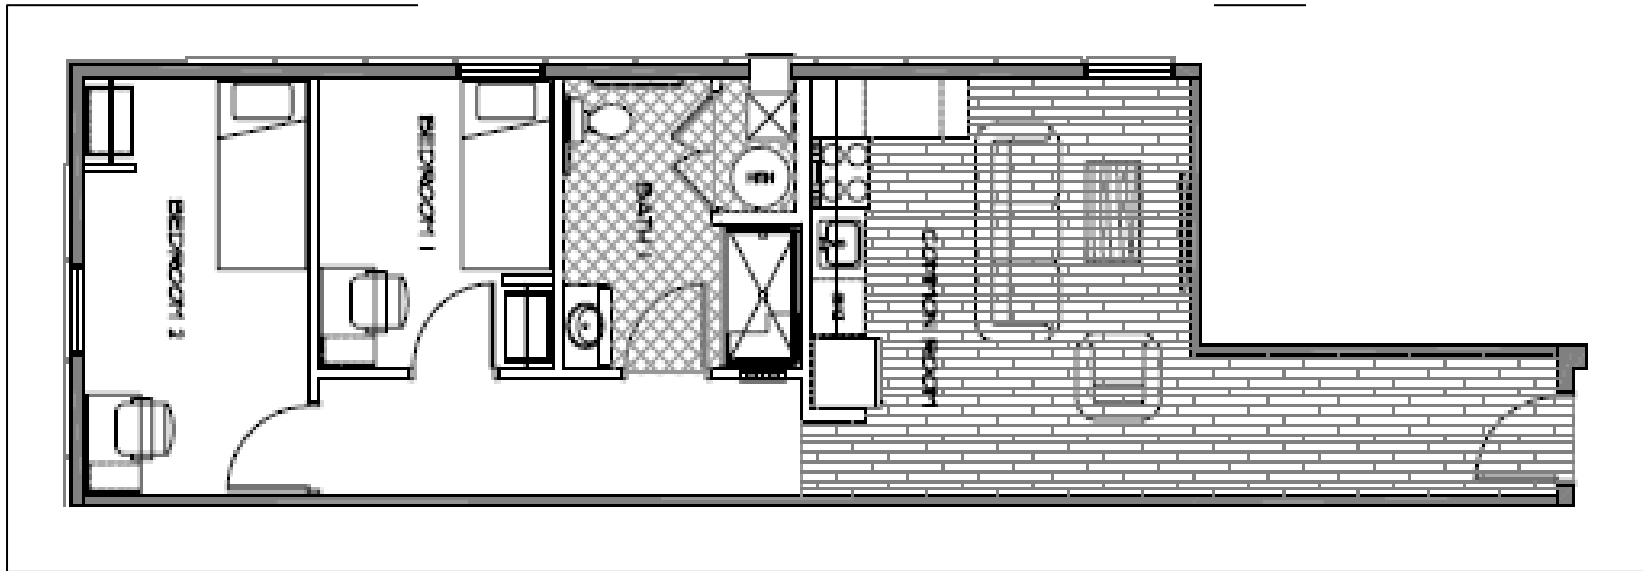

follow us on twitter  
[@DG\\_apartments](https://twitter.com/DG_apartments)

**STYLE 3** 2 -bedroom 1-bathroom

677 sq/ft

*call us or check out our website for current pricing*

## **PRIVATE, SECURE, STEPS TO CAMPUS, ON-SITE SERVICES**

No Application or Processing Fees. End Units with Great Views. Private Bedrooms with Individual Door Locks, Furnished with Beds, Dressers, Desks and Chairs. Living Space Furnished with Sofa, Table, Flat Screen TV. Kitchens have Full Size Refrigerator, Garbage Disposal, Dishwasher, Microwave. **Utilities Included\*** - Electric, Heat/Air, Basic cable, Internet Access, WIFI. On-Site Management. 24 Hour Front Desk Personnel. Security Cameras Throughout Building. Located within the Temple Police Patrol Area and on the OWL LOOP. Fitness Center. Limited On-Site Parking Available. Social/Study Lounges. Washer/Dryer Facilities. Bicycle Racks. 24/7 ATM Machine in Lobby. **Rent Credits for Referrals.** Commercial Space to include Grocery Store/Delicatessen, Yoga Studio, Pizzeria, Barber/Hair Salon, Hookah Lounge.